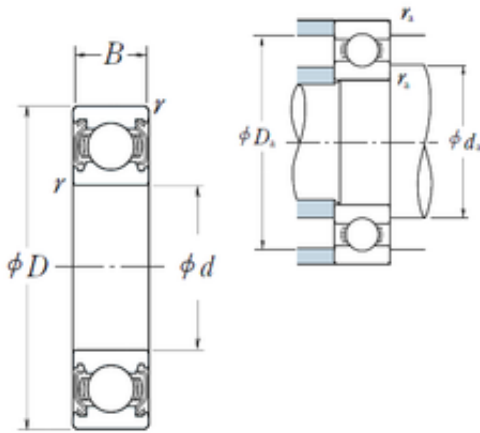

Spherco BEARING LTD

NSK 6901zz Deep Groove Ball Bearings 6902zz,
6903zz, 6904zz, 6905zz

Bearing No. 6901zz

6901zz Bearing 2D drawings and 3D CAD models

Size	12x24x6 mm
Bore Diameter	12 mm
Outer Diameter	24 mm
Width	6 mm
d	12 mm
D	24 mm
B	6 mm
C	6 mm
r min.	0,3 mm
da min.	14 mm
da max	14,5 mm
Da max.	22 mm
ra max.	0,3 mm
Weight	0,01 Kg
Basic dynamic load rating (C)	2,89 kN
Basic static load rating (C0)	1,46 kN
(Grease) Lubrication Speed	30 000 r/min
Category	Single Row Ball Bearings
Inventory	0.0
Manufacturer Name	NSK
Minimum Buy Quantity	N/A
Weight / Kilogram	0.01
EAN	0029176026744
Product Group	B00308
Enclosure	2 Metal Shields

Spherco BEARING LTD

Precision Class	ABEC 1 ISO P0
Maximum Capacity / Filling Slot	No
Rolling Element	Ball Bearing
Snap Ring	No
Internal Special Features	No
Cage Material	Steel
Internal Clearance	C0-Medium
Inch - Metric	Metric
Long Description	12MM Bore; 24MM Outside Diameter; 6MM Outer Race Diameter; 2 Metal Shields; Ball Bearing; ABEC 1 ISO P0; No Filling Slot; No Snap Ring; No Internal Special Features
Category	Single Row Ball Bearing
UNSPSC	31171504
Harmonized Tariff Code	8482.10.50.68
Noun	Bearing
Keyword String	Ball
Manufacturer URL	http://www.nskamericas.com
Manufacturer Item Number	6901ZZ
Weight / LBS	0.013
Outside Diameter	0.945 Inch 24 Millimeter
Bore	0.472 Inch 12 Millimeter
Outer Race Width	0.236 Inch 6 Millimeter
bore diameter:	12 mm
static load capacity:	1460 N
outside diameter:	24 mm
precision rating:	ABEC 1 (ISO Class Normal)
overall width:	6 mm
finish/coating:	Uncoated