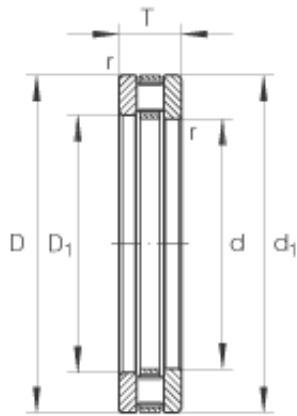

Spherco BEARING LTD

INA 81206-TV Cylindrical Roller Thrust Bearings

Bearing No. 81206-TV

81206-TV Bearing 2D drawings and 3D CAD models

Size	30x52x16 mm
Bore Diameter	30 mm
Outer Diameter	52 mm
Width	16 mm
d	30 mm
D	52 mm
T	16 mm
D ₁	32 mm
d ₁	52 mm
r _{min}	0,6 mm
m	0,123 kg / Weight
C _a	64000 N / Dynamic load rating (axial)
C _{0a}	141000 N / Static load rating (axial)
C _{ua}	14100 N / Fatigue limit load
n _G	7200 1/min / Limiting speed
n _B	2650 1/min / Reference speed
- K81206-TV / Allocated axial cylindrical roller and cage assembly	K81206TV / Allocated axial cylindrical roller and cage assembly
	GS81206 / Allocated housing locating washer
Category	Ball Bearings
Inventory	8.0

Spherco BEARING LTD

Manufacturer Name	SCHAEFFLER GROUP
Minimum Buy Quantity	N/A
Weight / Kilogram	0
EAN	4012802030952
Product Group	B00308